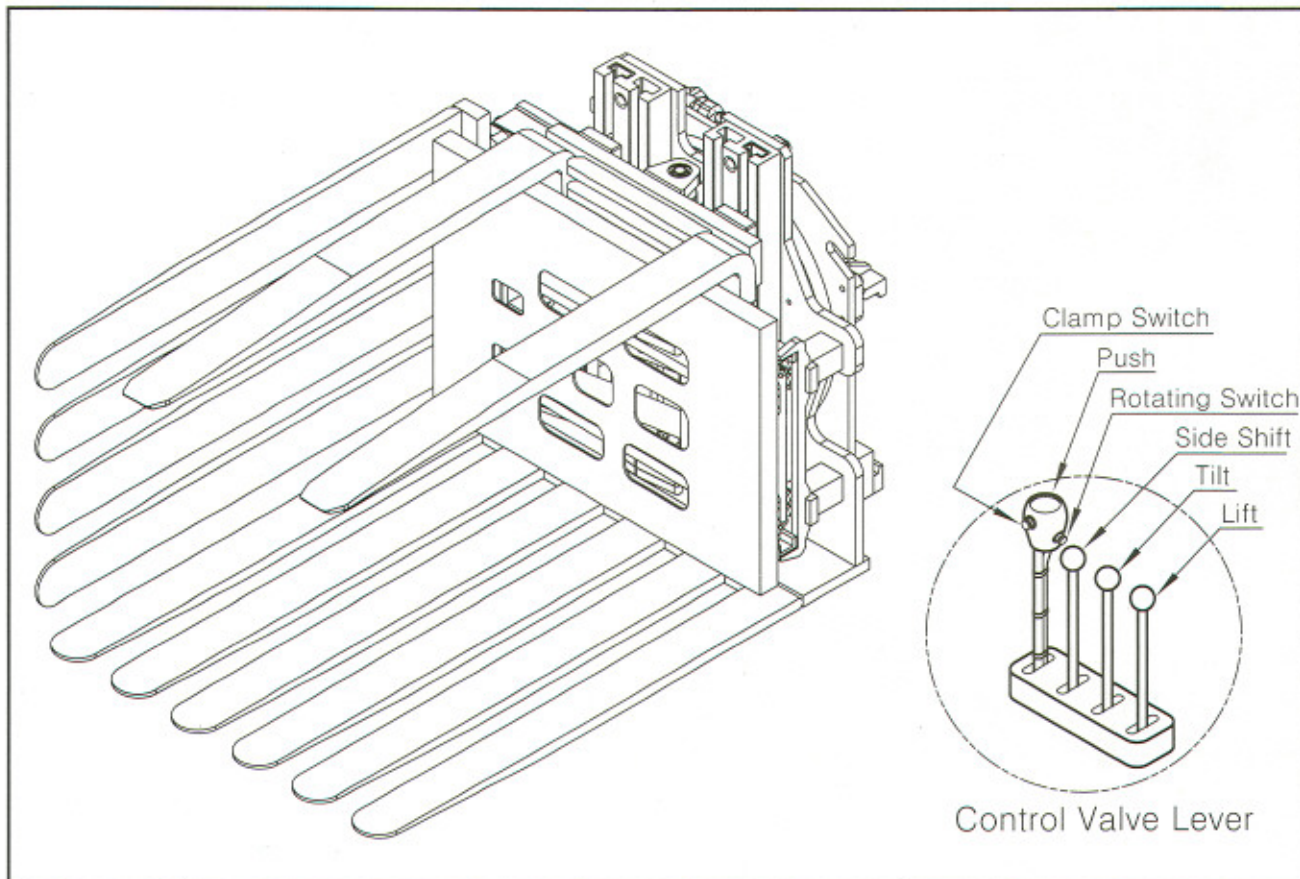

360° Inverta Push Clamp

- Kukdong's Inverta Push enables you to warehouse your products on in-house, 'captive' pallets. For shipping, the inverta push places the load on a slip-sheet, customer pallet or directly on the transit vehicle floor, and then retrieves your pallet. Your pallets need never leave the warehouse.