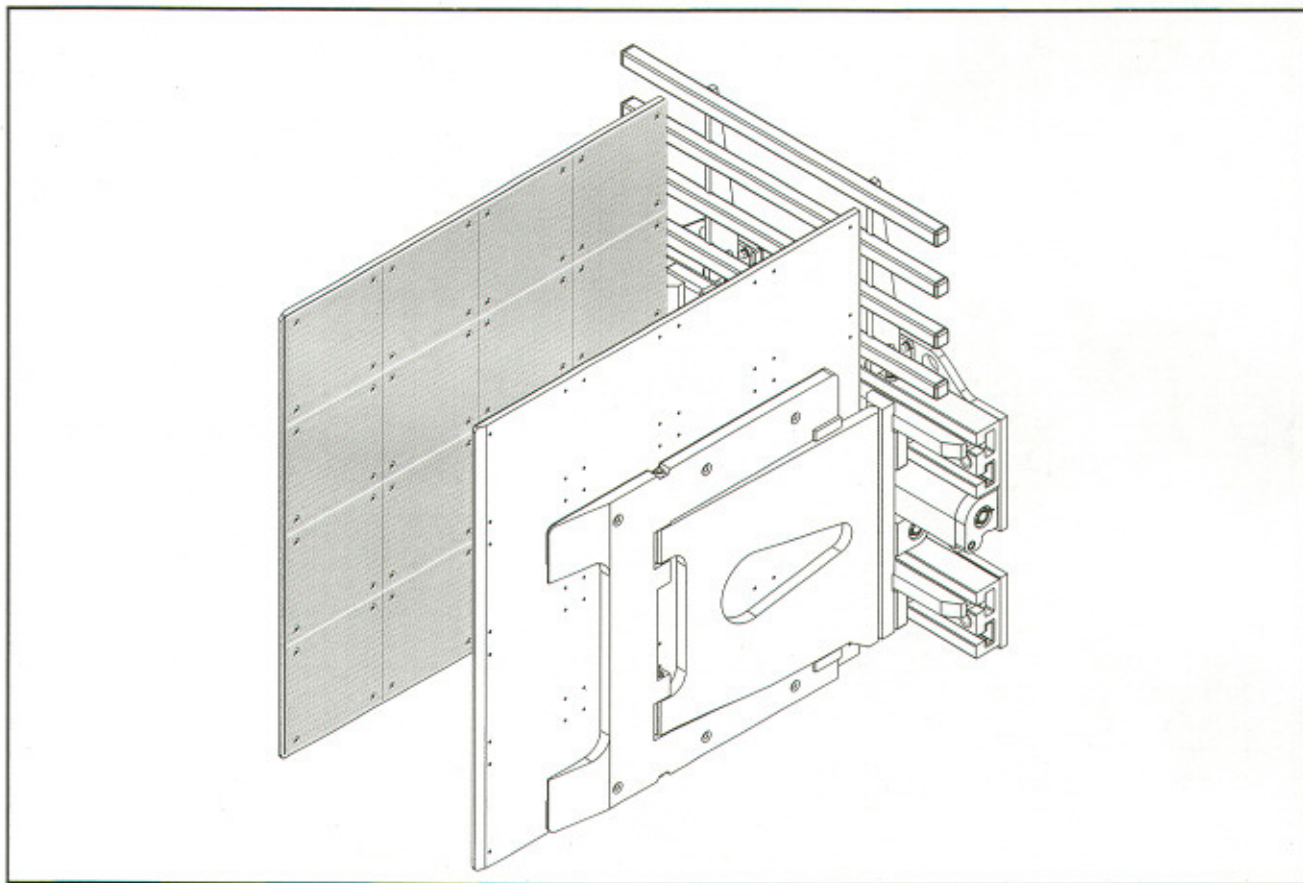

Carton Clamp

Side Shift Type

- The Carton Clamp consists of large contact plates fitted to wide-opening clamp arms. This attachment provides easy and efficient palletless handling of boxed goods, and is ideal for transporting appliance cartons, foods, chemical products, sanitized articles, fruit & vegetables, or other boxed cargoes.