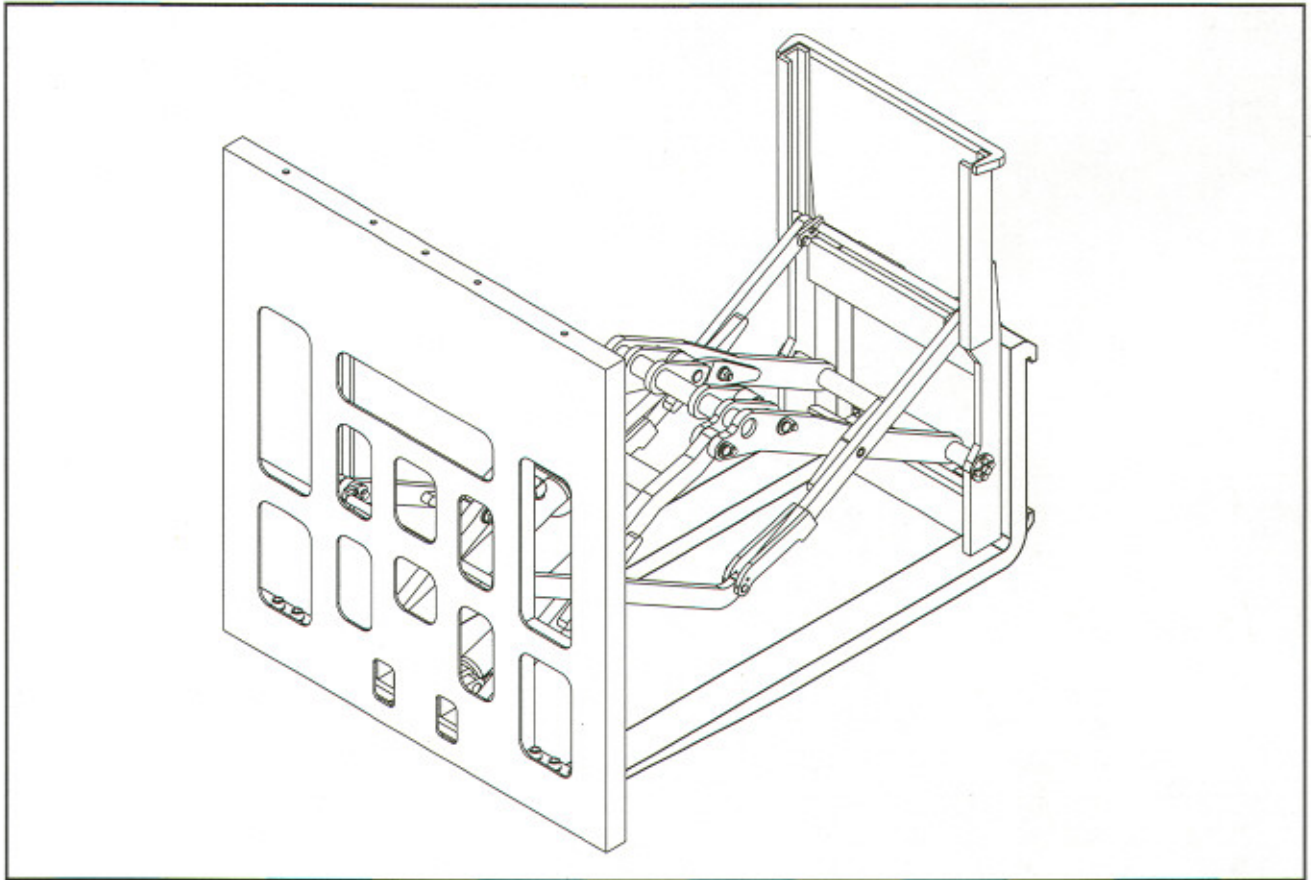

# Load Push

- The Load Pusher is an attachment equipped with standard forks and a powerful pushing face. For use with or without conventional pallets, the Pusher is often employed in ware-housing and railway operations where it is suitable for handling baled cotton, crated goods, stones, and other bulky materials. Used like a “bulldozer”, the pusher is useful for dumping stones and other materials into a lower-level storage bay or dump area.